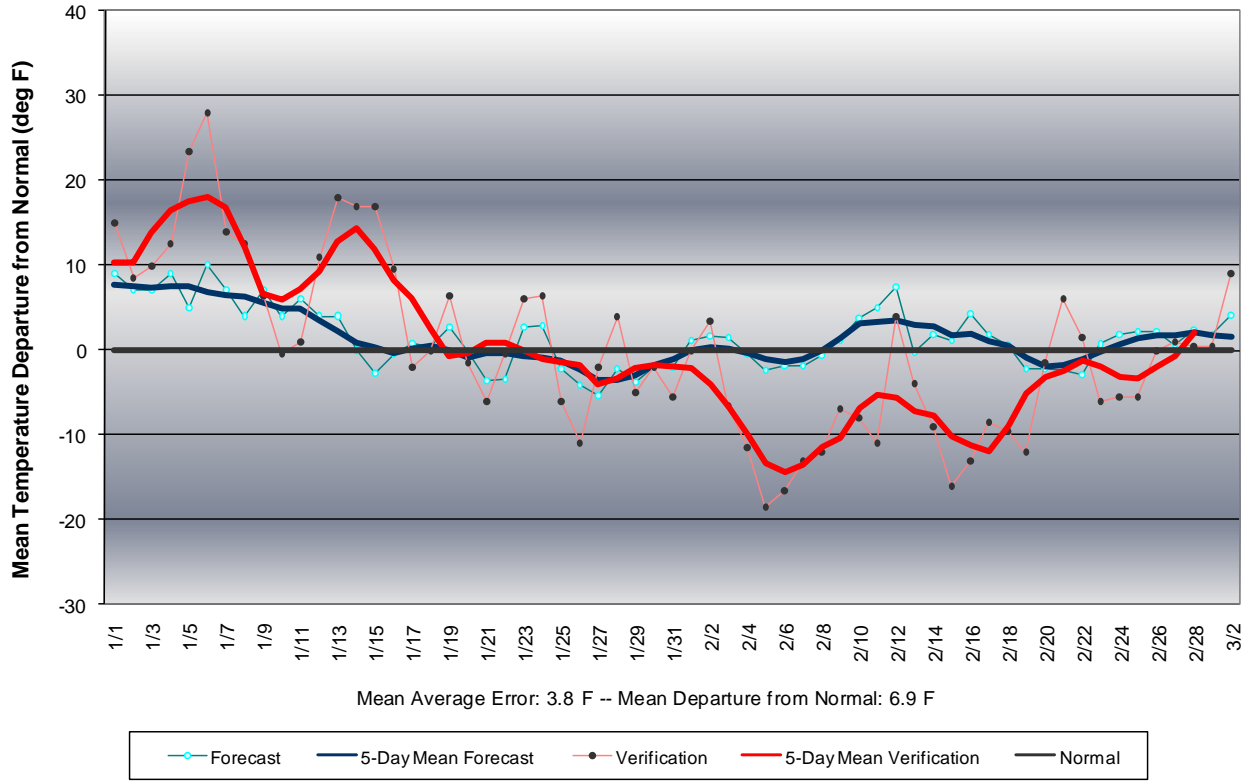

Long Range Forecast: January – February 2007

Western Pennsylvania Temperature Forecast January - February 2007

Central Pennsylvania Temperature Forecast January - February 2007

Eastern Pennsylvania Temperature Forecast January - February 2007