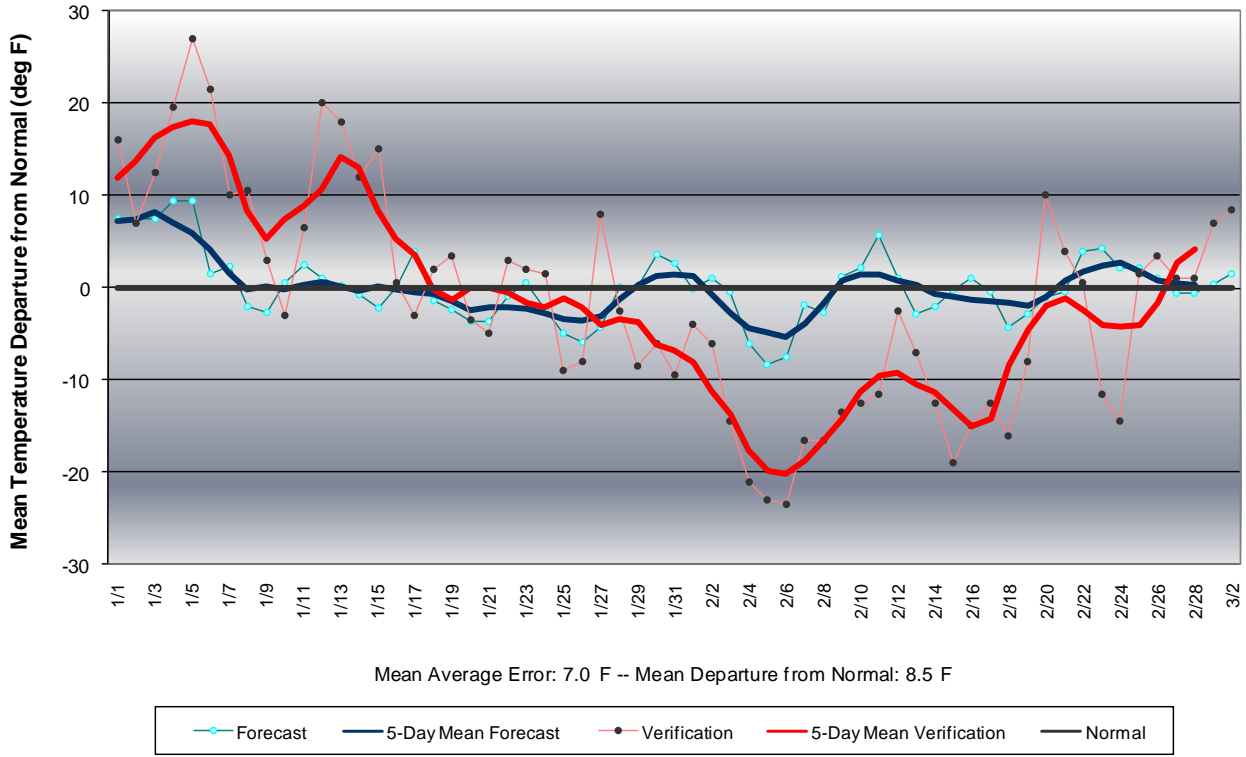

Long Range Forecast: January – February 2007

Western Pennsylvania Temperature Forecast January - February 2007

Central Pennsylvania Temperature Forecast January - February 2007

Eastern Pennsylvania Temperature Forecast January - February 2007