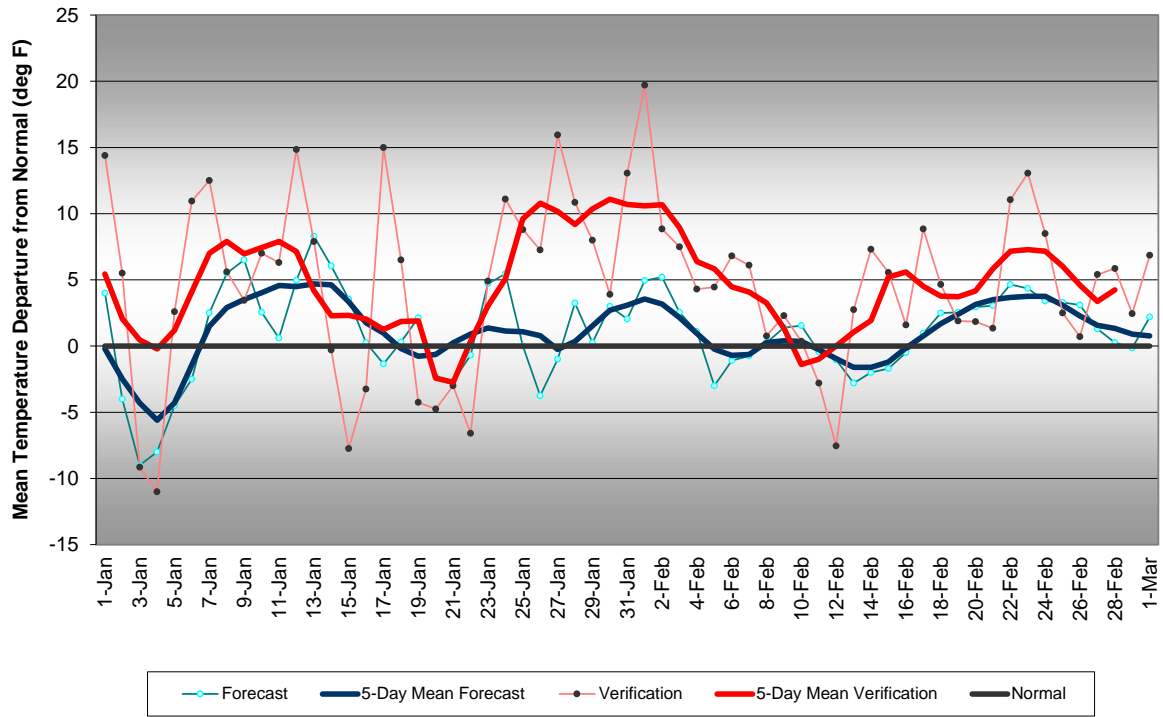

Western Pennsylvania Temperature Forecast January - February 2012

Central Pennsylvania Temperature Forecast January - February 2012

Eastern Pennsylvania Temperature Forecast January - February 2012