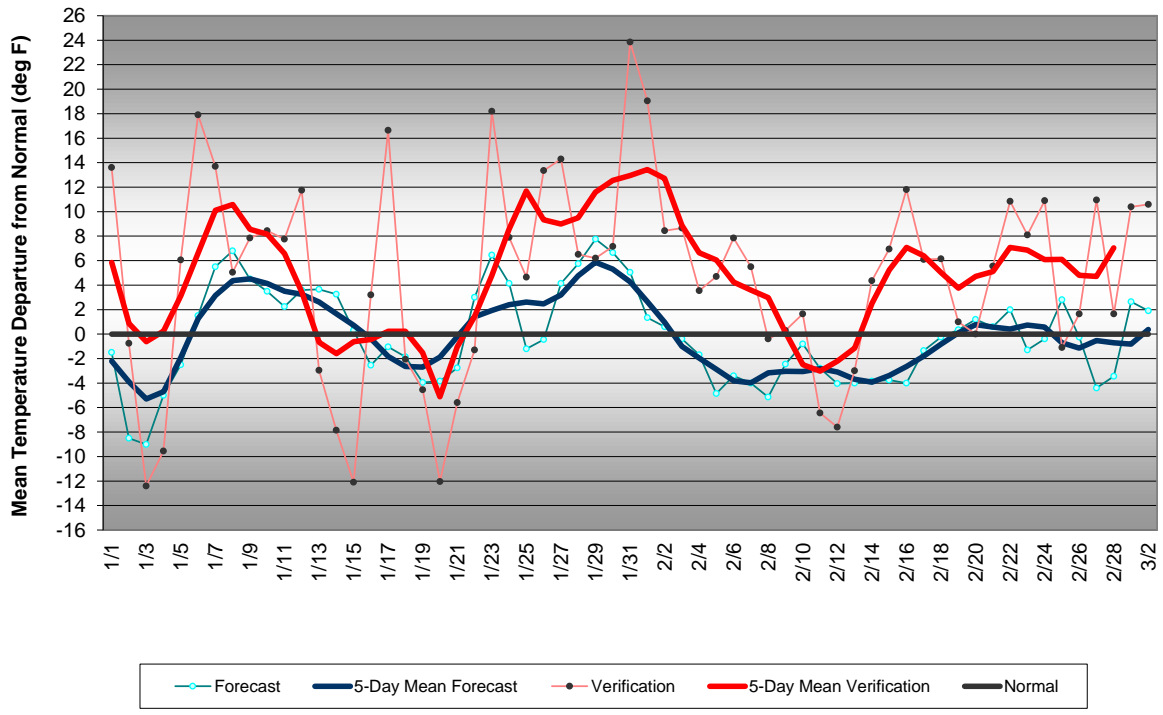

Western Pennsylvania Temperature Forecast January - February 2012

Central Pennsylvania Temperature Forecast January - February 2012

Eastern Pennsylvania Temperature Forecast January - February 2012