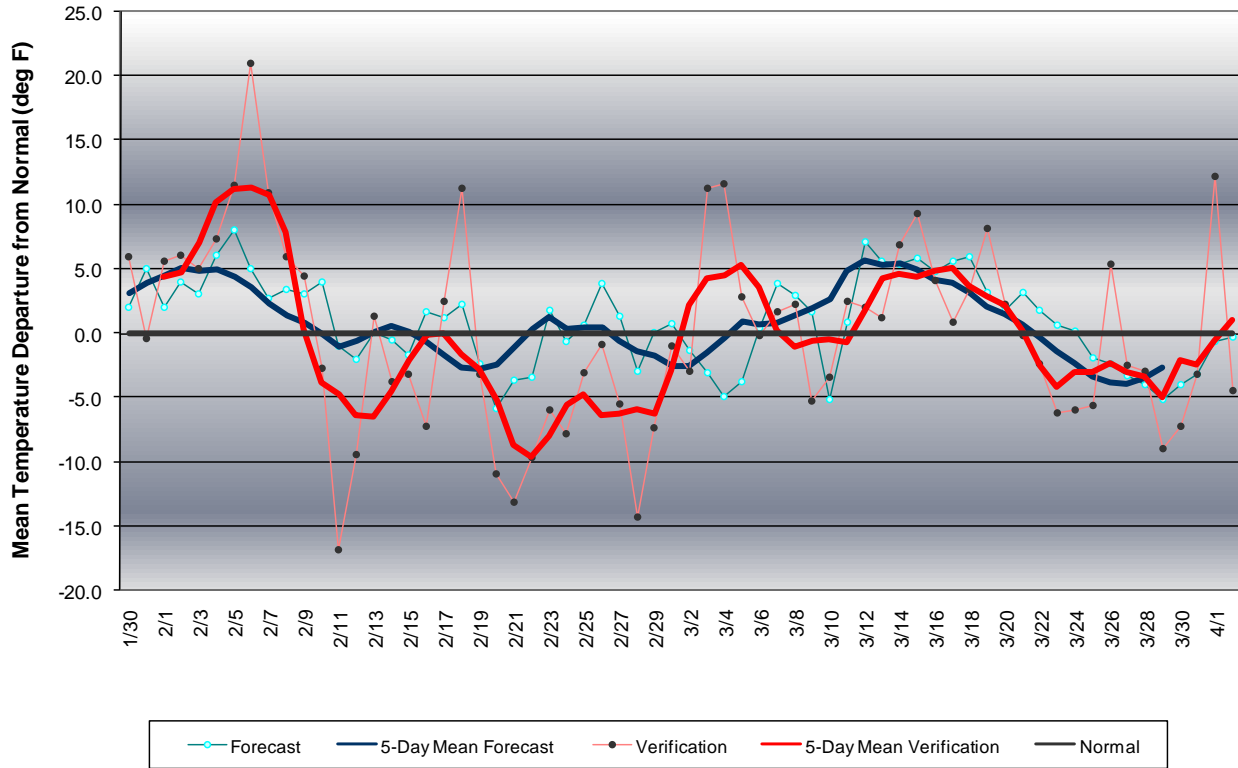

Long Range Forecast: February – March 2008

Western Pennsylvania Temperature Forecast February - March 2008

Central Pennsylvania Temperature Forecast February - March 2008

Eastern Pennsylvania Temperature Forecast February - March 2008