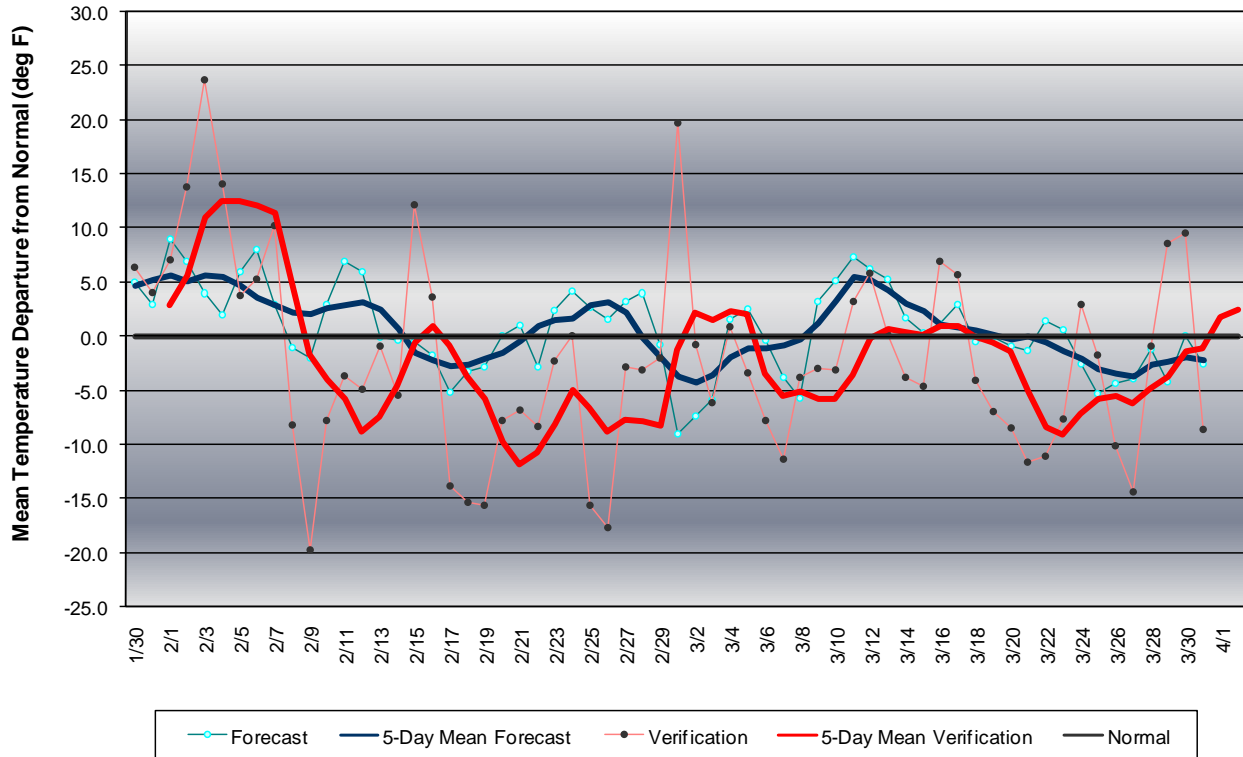

Long Range Forecast: February – March 2008

Western Pennsylvania Temperature Forecast February - March 2008

Central Pennsylvania Temperature Forecast February - March 2008

Eastern Pennsylvania Temperature Forecast February - March 2008