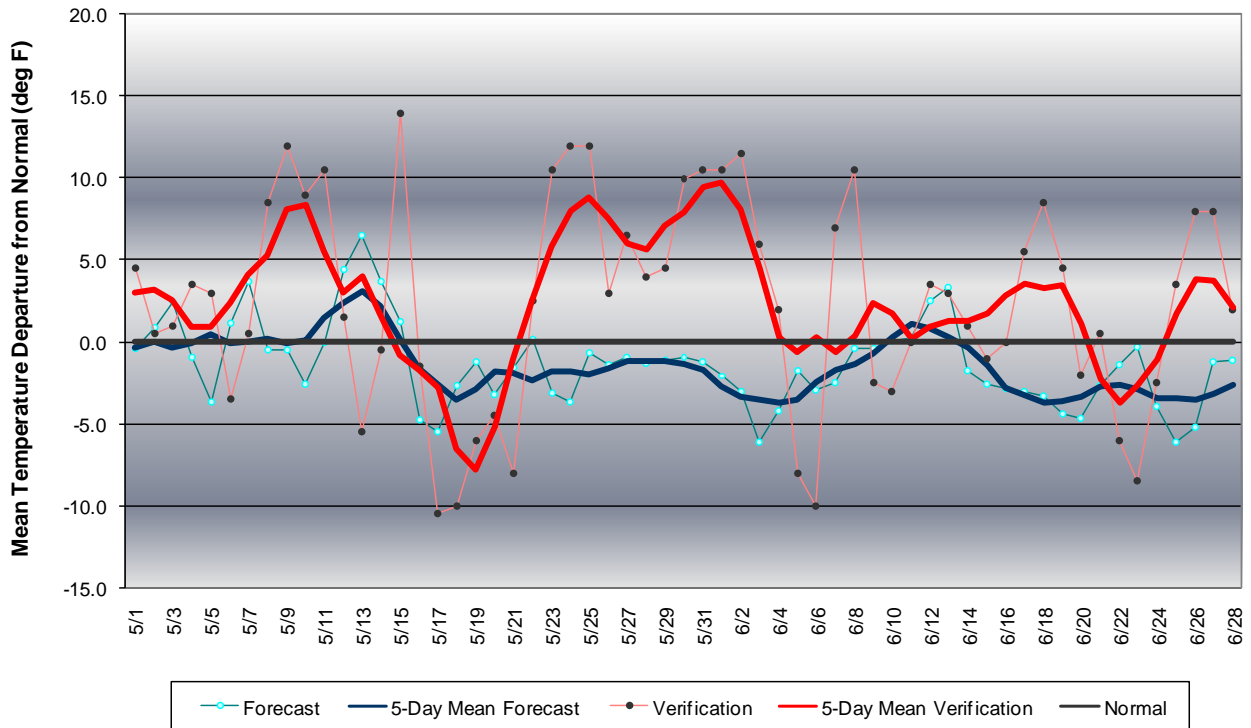

# Long Range Forecast: May – June 2007

## Western Pennsylvania Temperature Forecast May - June 2007