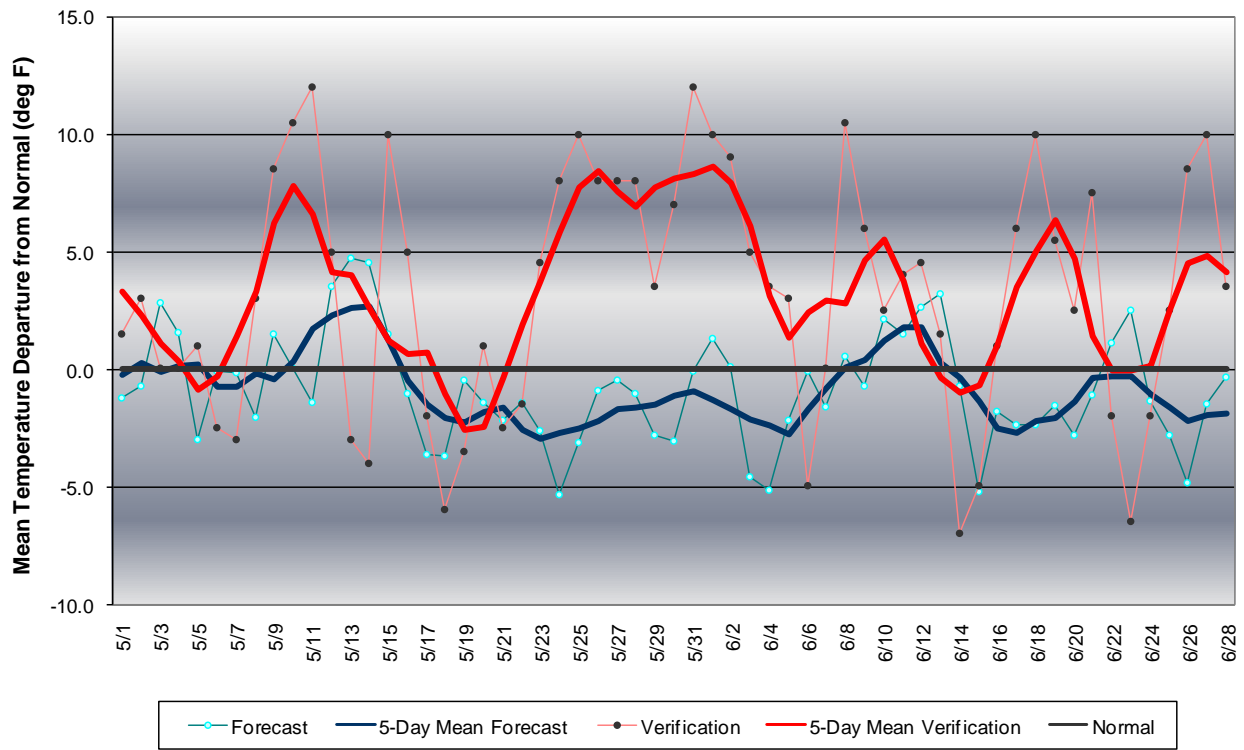

Central Pennsylvania Temperature Forecast May- June 2007