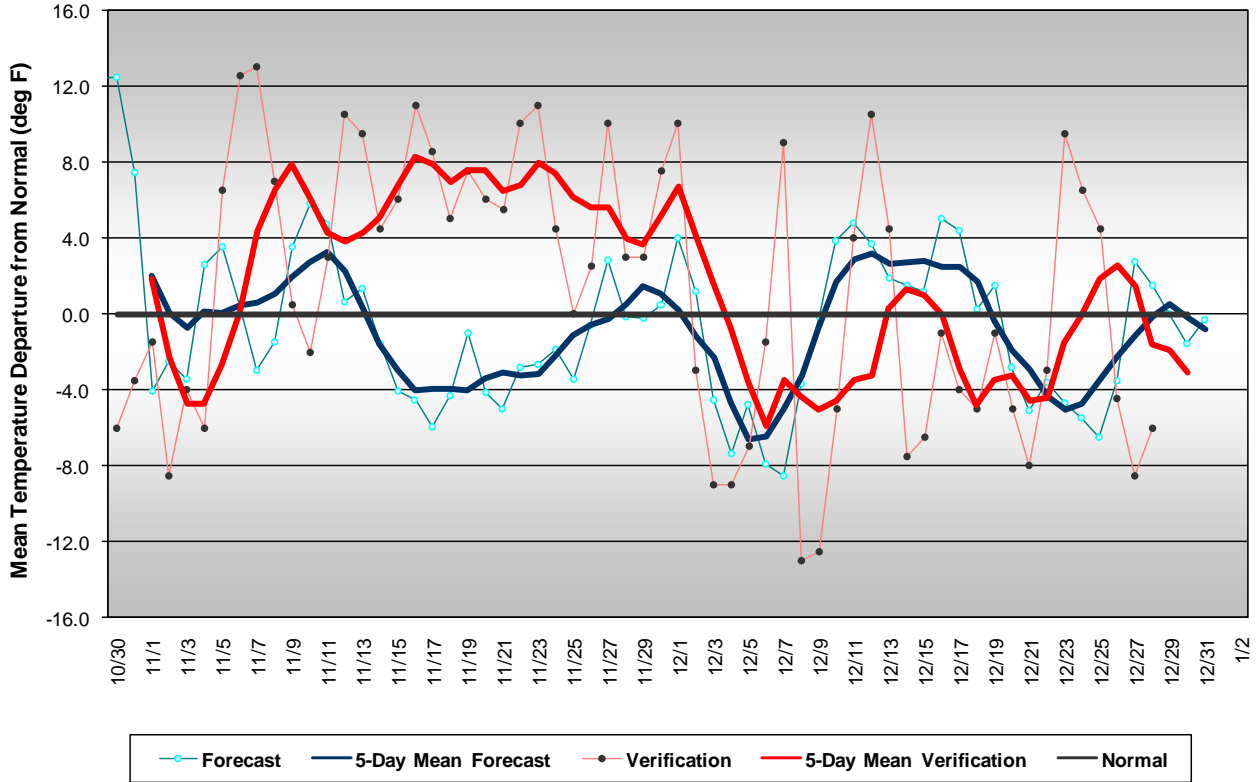

Long Range Forecast: November – December 2009

Western Pennsylvania Temperature Forecast November - December 2009

Central Pennsylvania Temperature Forecast November - December 2009

Eastern Pennsylvania Temperature Forecast November - December 2009