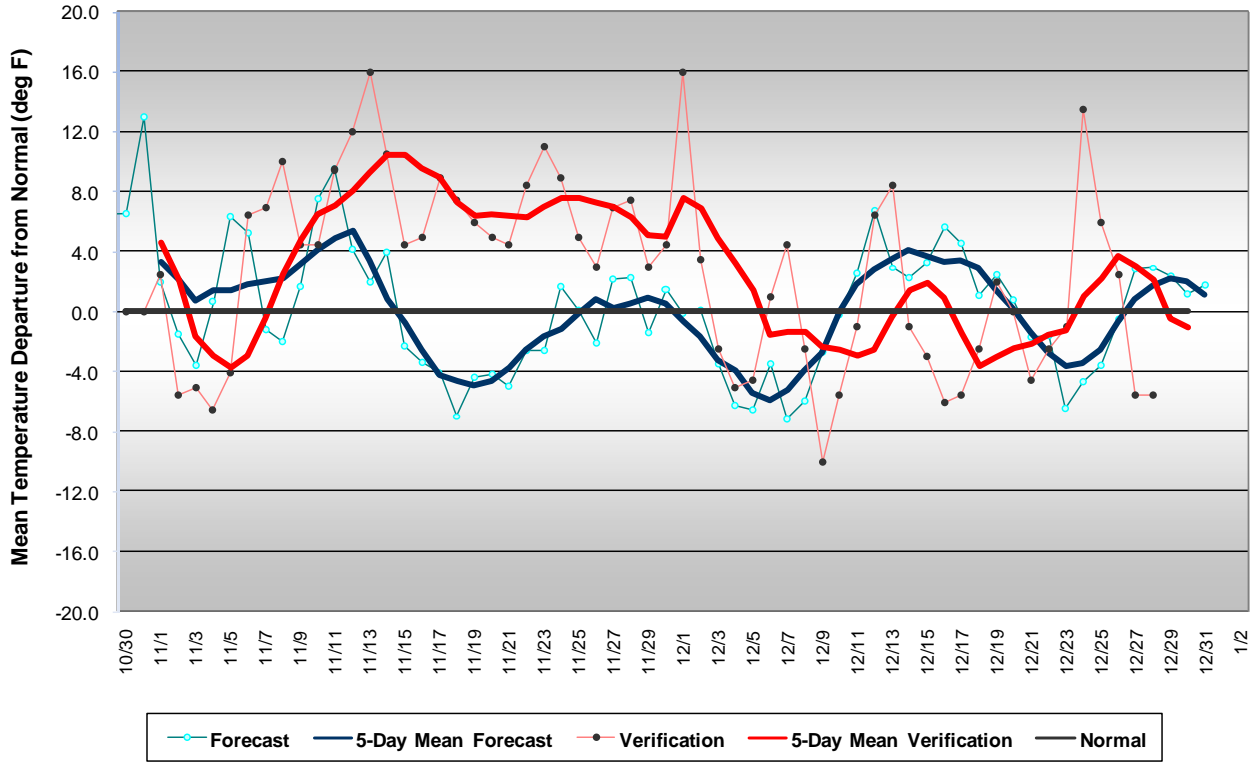

Long Range Forecast: November – December 2009

Western Pennsylvania Temperature Forecast November - December 2009

Central Pennsylvania Temperature Forecast November - December 2009

Eastern Pennsylvania Temperature Forecast November - December 2009