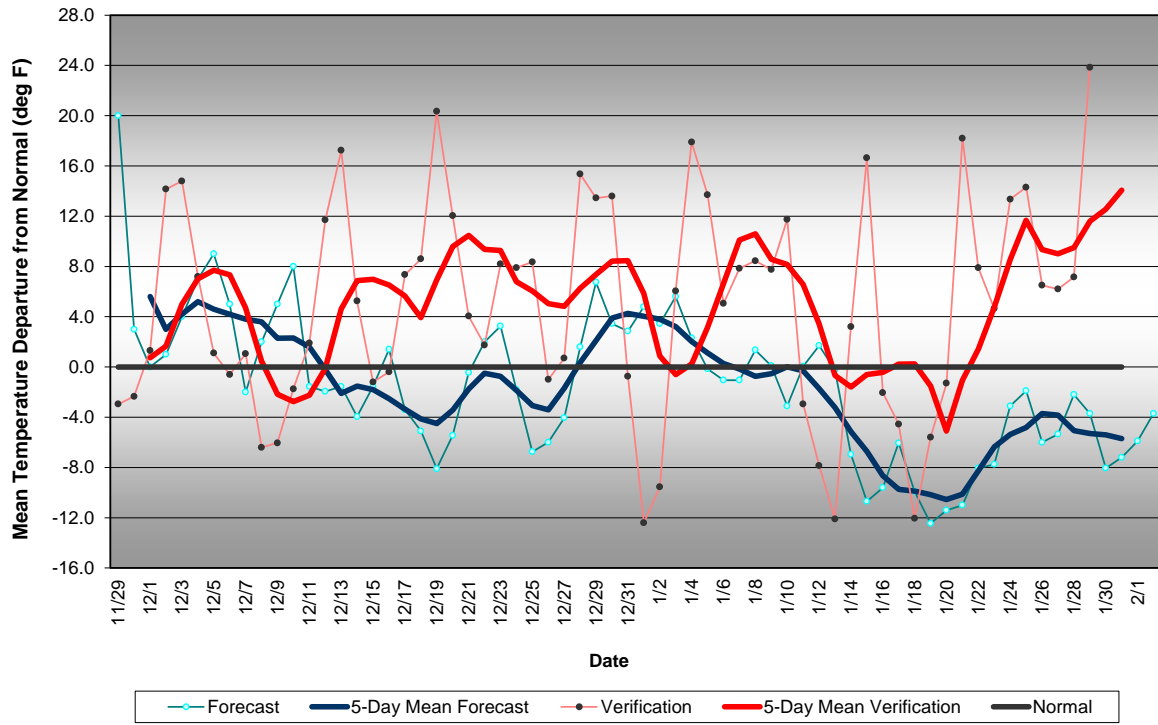

### Western Pennsylvania Temperature Forecast December 2011 - January 2012