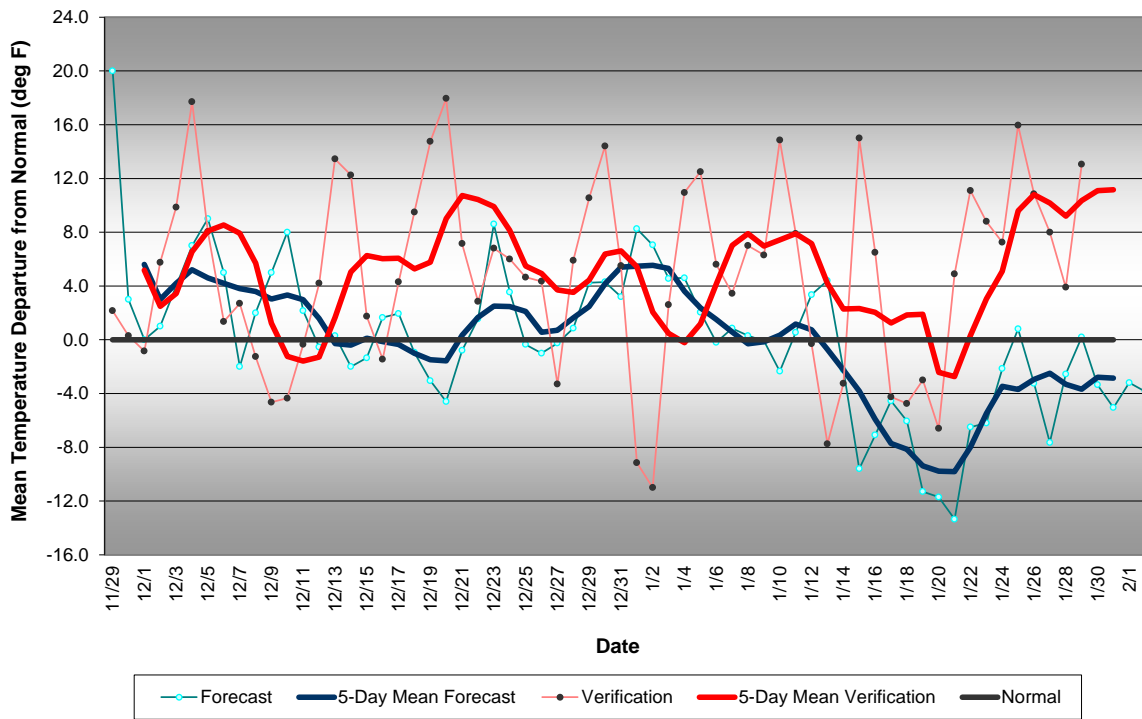

Central Pennsylvania Temperature Forecast December 2011 - January 2012