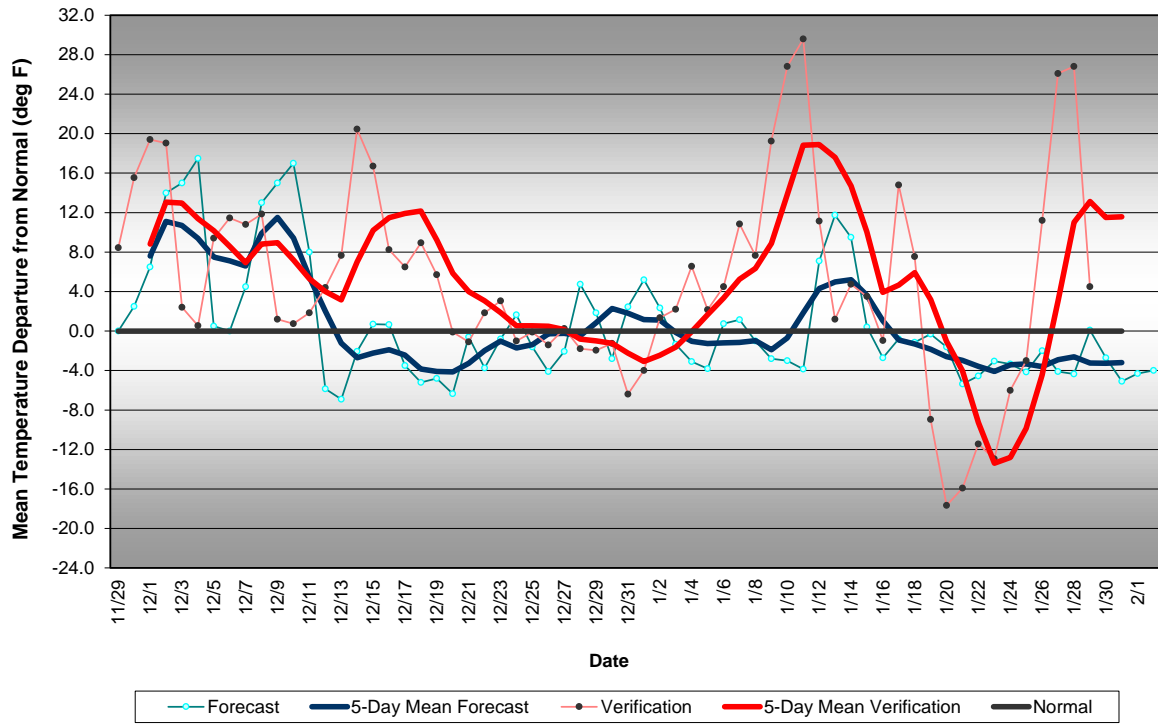

Western Pennsylvania Temperature Forecast December 2012 - January 2013

Central Pennsylvania Temperature Forecast December 2012 - January 2013

Eastern Pennsylvania Temperature Forecast December 2012 - January 2013